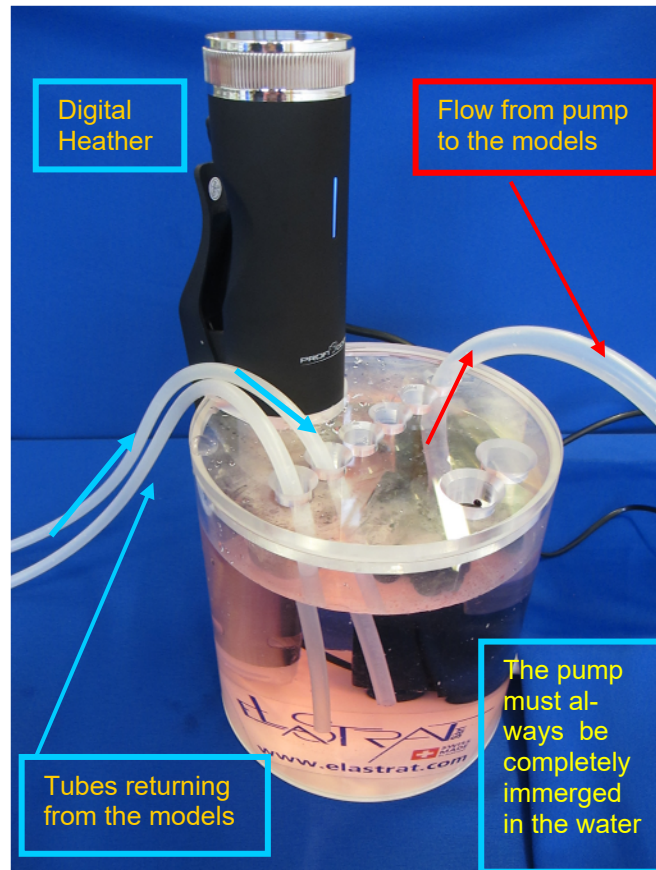

## 5 liter Round Plexiglas tank with a digital heater and a small continuous flow pump

Round tank specially developed with holes to perfectly hold the heater and the tubes.  
Characteristics of this fully submersible, quiet, low electrical consumption compact 1000 pump:  
Output: 400 up to 1000 L/H, EU plug 220V standard (US plug 110V under request)

Details of digital heater: easy setup to work at 37.5° human temperature.