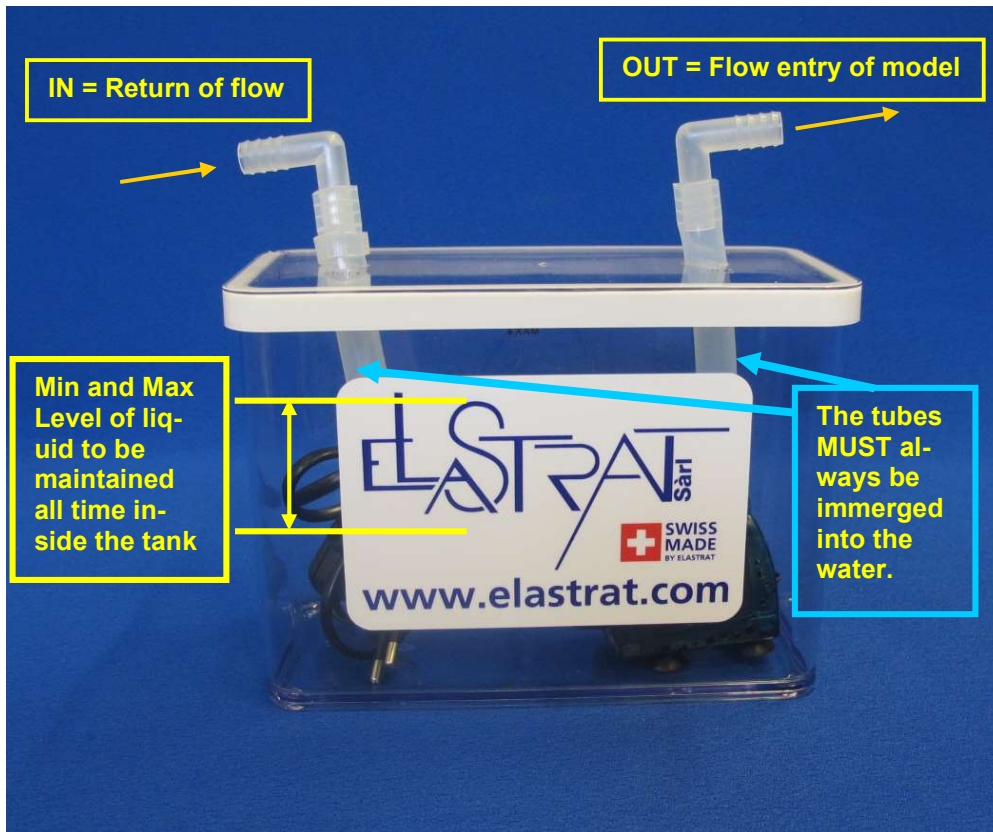

MEDIUM TANK TWO LITER WITH CONTINUOUS FLOW PUMP Ref: TK 2LT+PUMP

This model is usually plugged to a Thoracic or Abdominal model. Medium capacity 2 liter tank in SAN material including a continuous flow pump up to 300 L/H, EU plug 220V or US plug 110V.

Half Body model reference H+N-S-010-TP with a 2 liters tank and continuous pump.