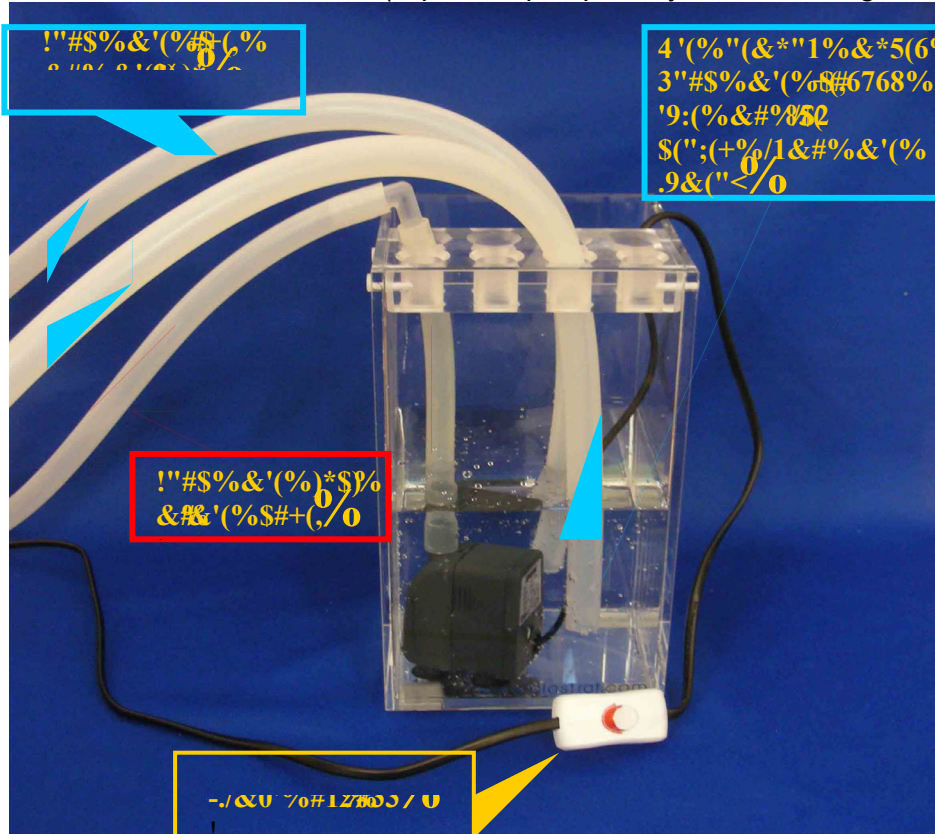

A 3 liter Plexiglas tank and small continuous flow aquarium pump

This pump and tank are used for one or two models. A 6 Lt tank also available for 3 models.

Pump and tank installed with water. (Aquarium pump always to be immersed in water!)

Tank specially developed with holes to hold the tubes and have the pump immersed in water.

Characteristics of this fully submersible, very quiet, low electrical consumption compact 1000 pump:

L/h : 150/1000

Gal/h : Imp. 33.220 US 40-265

H max m: 2,0 W: 23

This pump is a 220 W. We also have 110 W pumps available.

Details of 110- and 220-Volts aquarium continuous flow pumps: