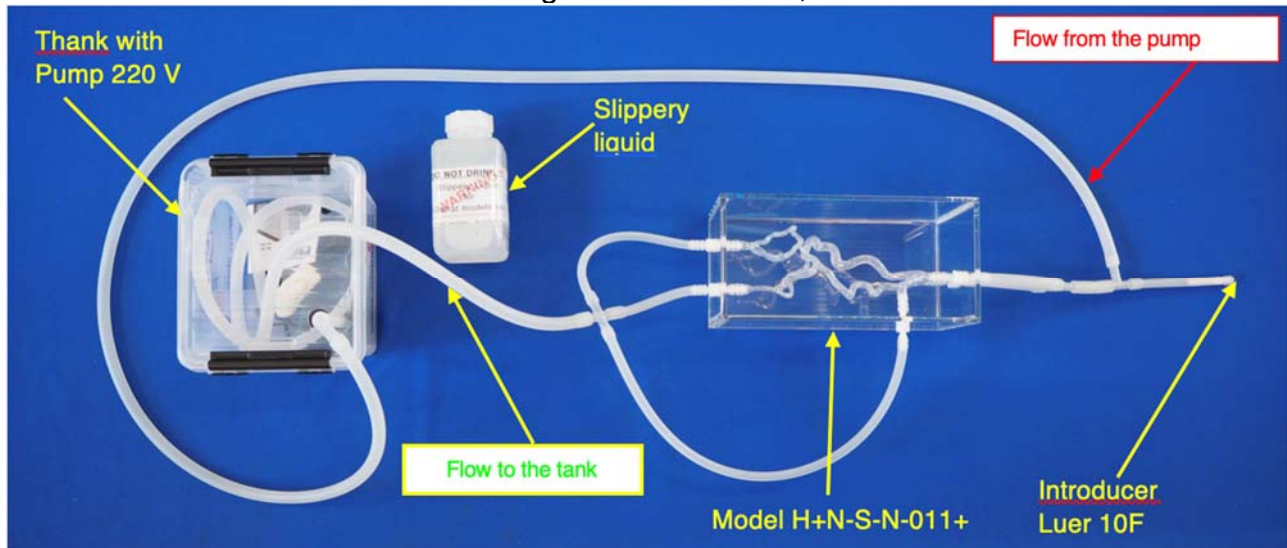

## Introducer Luer 10 French with end cap

Elastrat's Luer introducer let you adapt all your devices up to 10 French.  
Introducer usually proposed with our Head and Neck anatomical vascular models.

Neuro Model = Right side Half brain, model in use: