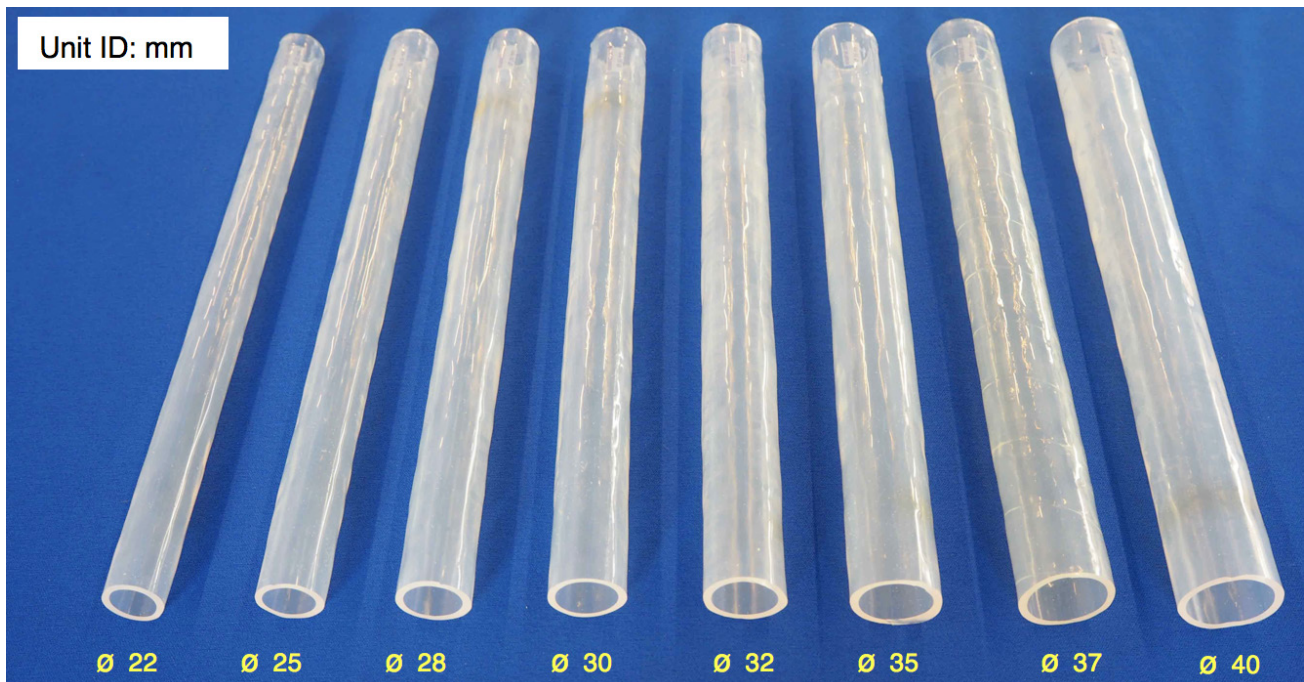

Straight soft silicone tubes (page 1)

1 x Straight Silicone tube (vessel) \varnothing ID 4 mm, length 270 mm

1 x Straight Silicone tube (vessel) ID 4mm, with an aneurysm of 30 x 30 x 10mm
2 x Straight Silicone tubes (vessel) ID 4mm, with an aneurysm of 12 x 12 x 4 mm

Straight soft silicone tubes (page 2)

- 1x Soft silicone tube of 40cm long with Internal Diameter of 22mm (without end connectors)
- 1x Soft silicone tube of 40cm long with Internal Diameter of 25mm (without end connectors)
- 1x Soft silicone tube of 40cm long with Internal Diameter of 28mm (without end connectors)
- 1x Soft silicone tube of 40cm long with Internal Diameter of 30mm (without end connectors)
- 1x Soft silicone tube of 40cm long with Internal Diameter of 32mm (without end connectors)
- 1x Soft silicone tube of 40cm long with Internal Diameter of 35mm (without end connectors)
- 1x Soft silicone tube of 40cm long with Internal Diameter of 37mm (without end connectors)
- 1x Soft silicone tube of 40cm long with Internal Diameter of 40mm (without end connectors)

Straight soft silicone tubes (page 3)

- 2 x Soft silicone tubes of 20cm long, with ID of 4.0mm, and 2 straight end connectors
- 2 x Soft silicone tubes of 20cm long, with, ID of 4.5mm, and 2 straight end connectors
- 2 x Soft silicone tubes of 20cm long, with, ID of 5.0mm, and 2 straight end connectors
- 2 x Soft silicone tubes of 20cm long, with, ID of 5.5mm, and 2 straight end connectors
- 2 x Soft silicone tubes of 20cm long, with, ID of 6.0mm, and 2 straight end connectors
- 2 x Soft silicone tubes of 20cm long, with, ID of 6.5mm, and 2 straight end connectors
- 2 x Soft silicone tubes of 20cm long, with, ID of 7.0mm, and 2 straight end connectors
- 2 x Soft silicone tubes of 20cm long, with, ID of 7.5mm, and 2 straight end connectors
- 2 x Soft silicone tubes of 20cm long, with, ID of 8.0mm, and 2 straight end connectors