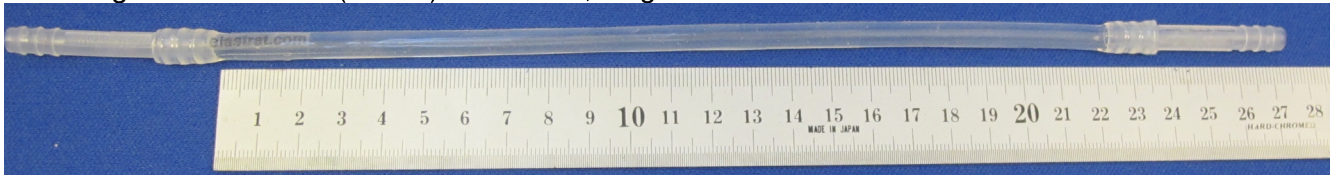

Straight soft silicone tubes (page 1)

1 x Straight Silicone tube (vessel) \varnothing ID 4 mm, length 270 mm

1 x Straight Silicone tube (vessel) ID 4mm, with an aneurysm of 30 x 30 x 10mm
2 x Straight Silicone tubes (vessel) ID 4mm, with an aneurysm of 12 x 12 x 4 mm

Straight soft silicone tubes (page 2)

- 1x Soft silicone tube of 40cm long with Internal Diameter of 22mm (without end connectors)
- 1x Soft silicone tube of 40cm long with Internal Diameter of 25mm (without end connectors)
- 1x Soft silicone tube of 40cm long with Internal Diameter of 28mm (without end connectors)
- 1x Soft silicone tube of 40cm long with Internal Diameter of 30mm (without end connectors)
- 1x Soft silicone tube of 40cm long with Internal Diameter of 32mm (without end connectors)
- 1x Soft silicone tube of 40cm long with Internal Diameter of 35mm (without end connectors)
- 1x Soft silicone tube of 40cm long with Internal Diameter of 37mm (without end connectors)
- 1x Soft silicone tube of 40cm long with Internal Diameter of 40mm (without end connectors)

Straight soft silicone tubes (page 3)

- 2 x Soft silicone tubes of 20cm long, with ID of 4.0mm, and 2 straight end connectors
- 2 x Soft silicone tubes of 20cm long, with, ID of 4.5mm, and 2 straight end connectors
- 2 x Soft silicone tubes of 20cm long, with, ID of 5.0mm, and 2 straight end connectors
- 2 x Soft silicone tubes of 20cm long, with, ID of 5.5mm, and 2 straight end connectors
- 2 x Soft silicone tubes of 20cm long, with, ID of 6.0mm, and 2 straight end connectors
- 2 x Soft silicone tubes of 20cm long, with, ID of 6.5mm, and 2 straight end connectors
- 2 x Soft silicone tubes of 20cm long, with, ID of 7.0mm, and 2 straight end connectors
- 2 x Soft silicone tubes of 20cm long, with, ID of 7.5mm, and 2 straight end connectors
- 2 x Soft silicone tubes of 20cm long, with, ID of 8.0mm, and 2 straight end connectors