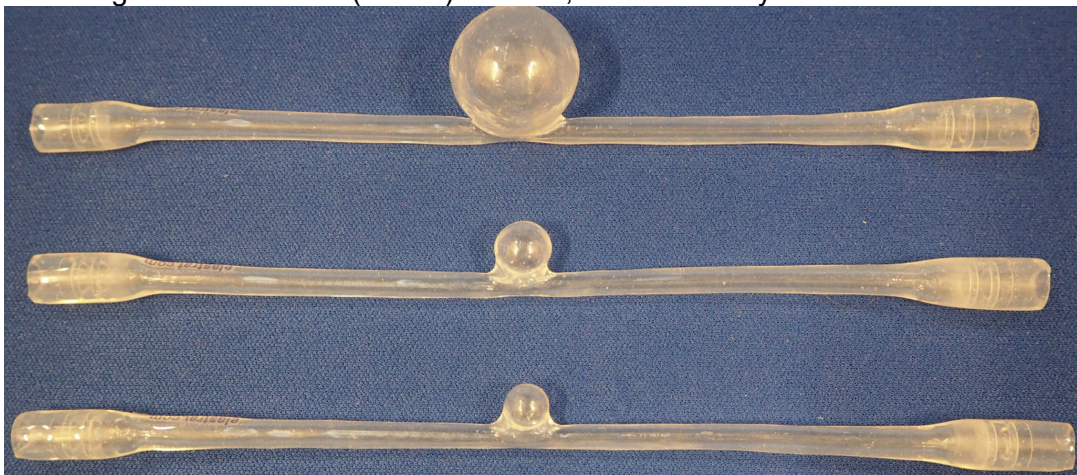

Straight soft silicone tubes (page 1)

1 x Straight Silicone tube (vessel) \varnothing ID 4 mm, length 270 mm

1 x Straight Silicone tube (vessel) ID 4mm, with an aneurysm of 30 x 30 x 10mm
2 x Straight Silicone tubes (vessel) ID 4mm, with an aneurysm of 12 x 12 x 4 mm

Straight soft silicone tubes (page 2)

- 1x Soft silicone tube of 40cm long with Internal Diameter of 22mm (without end connectors)
- 1x Soft silicone tube of 40cm long with Internal Diameter of 25mm (without end connectors)
- 1x Soft silicone tube of 40cm long with Internal Diameter of 28mm (without end connectors)
- 1x Soft silicone tube of 40cm long with Internal Diameter of 30mm (without end connectors)
- 1x Soft silicone tube of 40cm long with Internal Diameter of 32mm (without end connectors)
- 1x Soft silicone tube of 40cm long with Internal Diameter of 35mm (without end connectors)
- 1x Soft silicone tube of 40cm long with Internal Diameter of 37mm (without end connectors)
- 1x Soft silicone tube of 40cm long with Internal Diameter of 40mm (without end connectors)

Straight soft silicone tubes (page 3)

- 2 x Soft silicone tubes of 20cm long, with ID of 4.0mm, and 2 straight end connectors
- 2 x Soft silicone tubes of 20cm long, with, ID of 4.5mm, and 2 straight end connectors
- 2 x Soft silicone tubes of 20cm long, with, ID of 5.0mm, and 2 straight end connectors
- 2 x Soft silicone tubes of 20cm long, with, ID of 5.5mm, and 2 straight end connectors
- 2 x Soft silicone tubes of 20cm long, with, ID of 6.0mm, and 2 straight end connectors
- 2 x Soft silicone tubes of 20cm long, with, ID of 6.5mm, and 2 straight end connectors
- 2 x Soft silicone tubes of 20cm long, with, ID of 7.0mm, and 2 straight end connectors
- 2 x Soft silicone tubes of 20cm long, with, ID of 7.5mm, and 2 straight end connectors
- 2 x Soft silicone tubes of 20cm long, with, ID of 8.0mm, and 2 straight end connectors