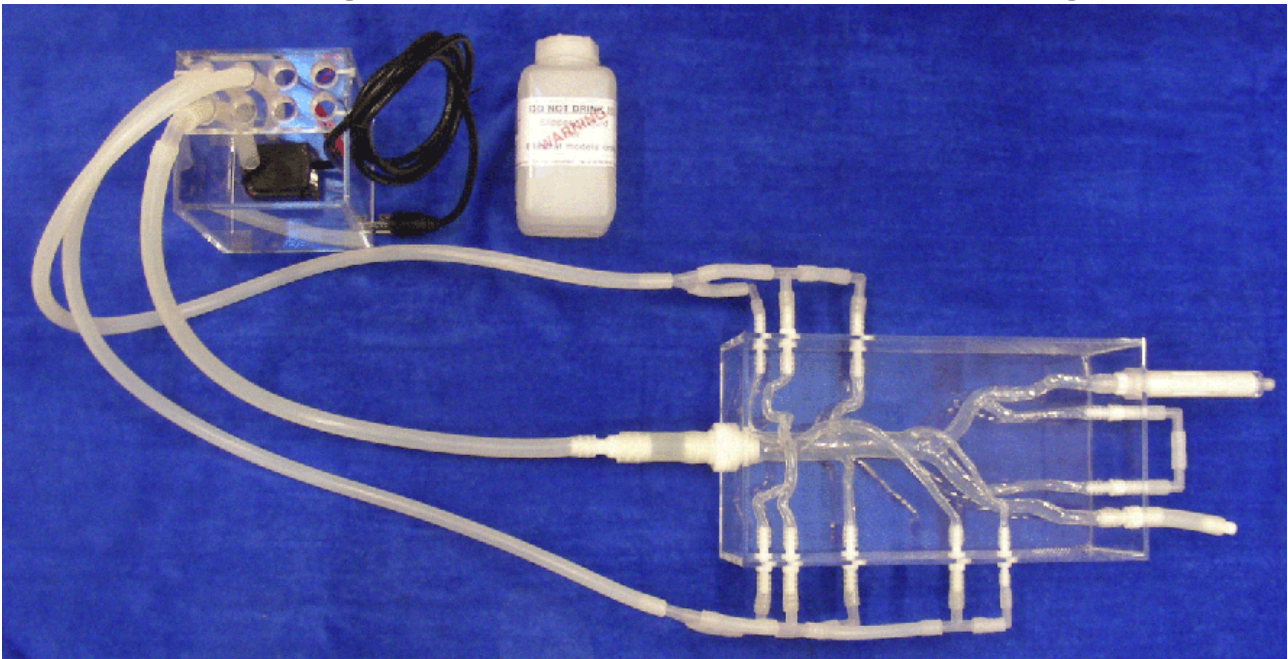

## **Abdominal large model Ref: A-S-N-003+ straight iliacs! (Ref A-S-N-004+ has tortuous iliacs)**

This model is ready to work in a closed water circuit with a pump.!

### **Soft silicone large model with celiac trunc and straight iliacs**

Close view