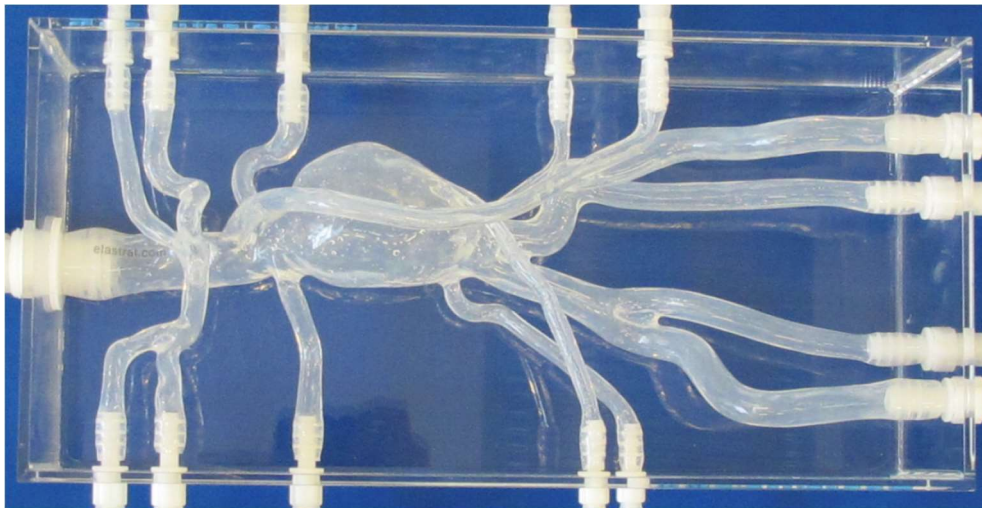

Abdominal aneurysm model ref: A-S-A-001+

Complete model ready to work in a closed water circuit, with a screw introducer on the left side.
A three liter Tank and continuous flow small pump are also available

Closer view

Side view