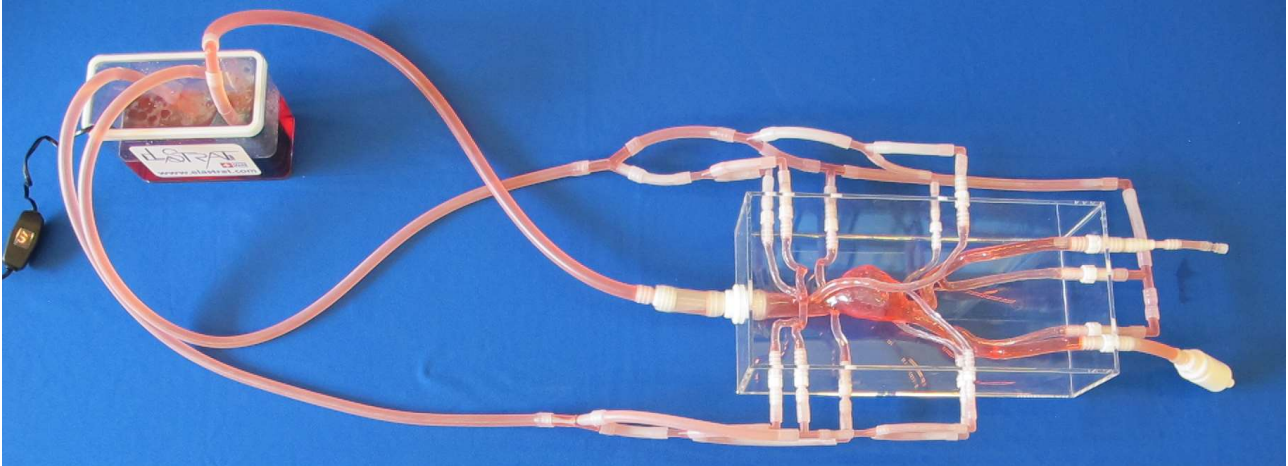

Abdominal aneurysm model ref: A-S-A-001+

Complete model ready to work in a closed water circuit, with a screw introducer on the left side.
A three liter Tank and continuous flow small pump are also available

Closer view

Side view