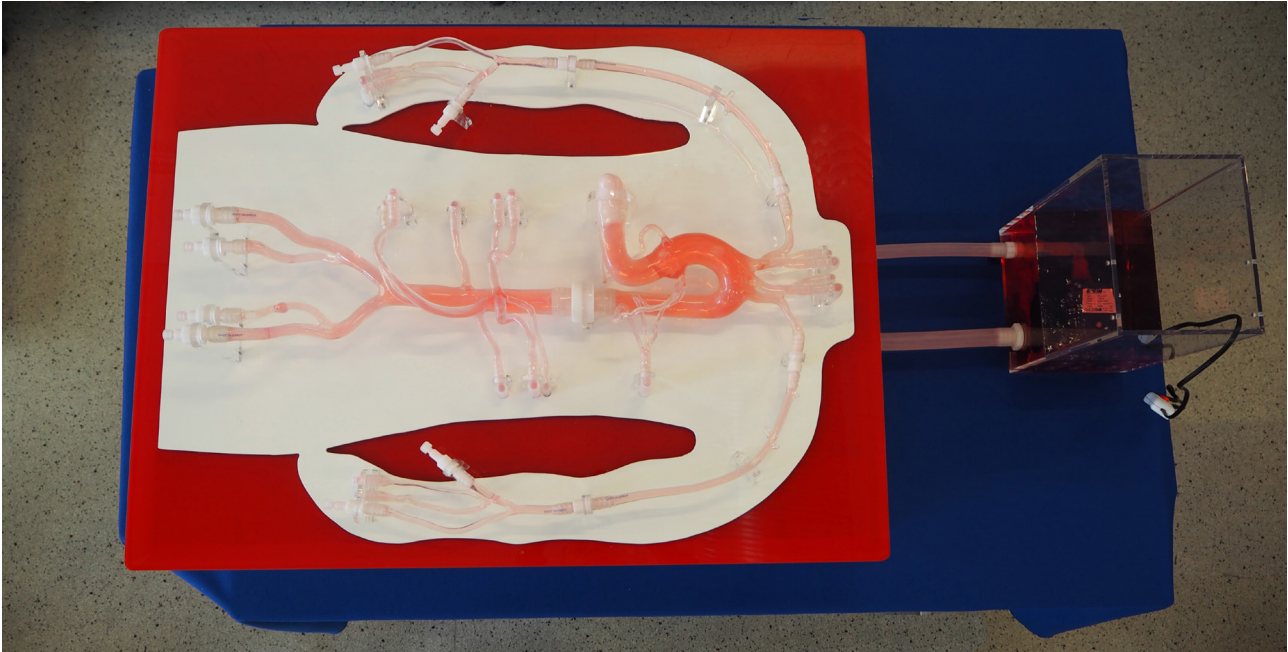

Thoracic-Abdominal model Ref T-S-N-012+ Half body Mannequin with arterial system

Customized suitcase for transportation:

Elastrat's models are developed for trainings, workshops, hands-on meetings, to confirm R&D approaches, calibrate equipment, show devices to clients with live demos, simply have the tissue like feeling.