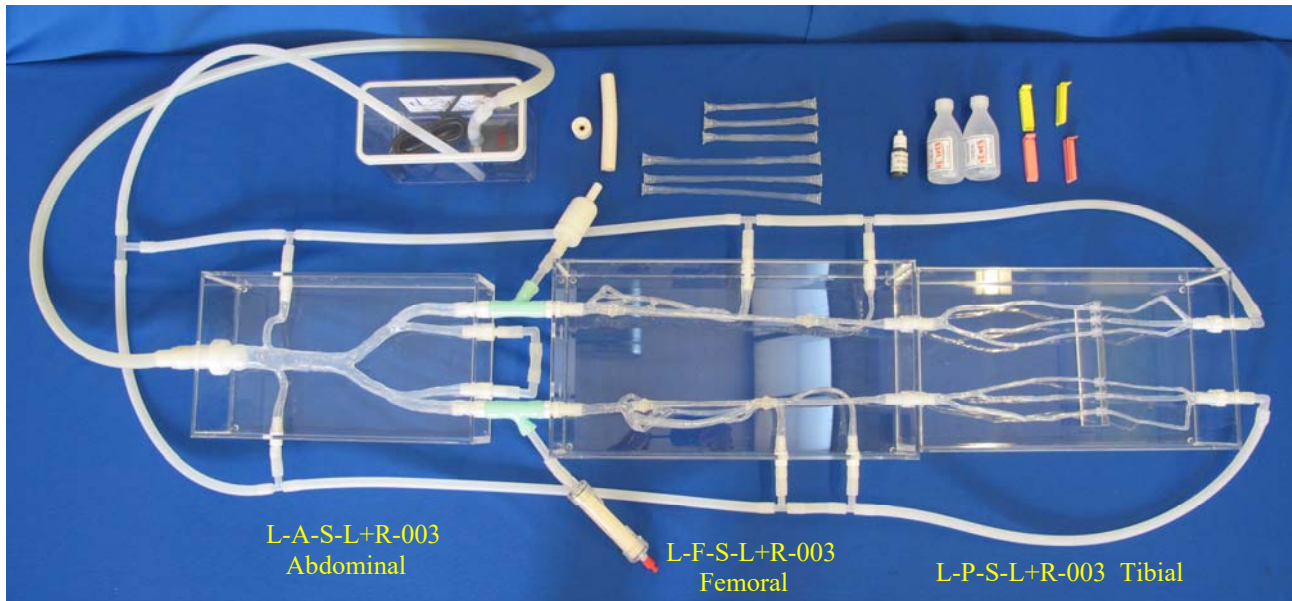

## Complete Left + Right Legs = Artery model Reference: **LG-S-NB-003-TP+**

This model can also be delivered with only one leg, documentation **LG-S-N-L-003-**

Femoral soft silicone various inserts are available and easily replaceable  
 Left femoral = Long insert of 20cm, at choice: **ID 6mm, 7mm, 8mm**  
 Right femoral = Short insert of 12cm, at choice: **ID 5mm, 6mm, 7mm, 8mm**

**Example of a short insert for the right leg**