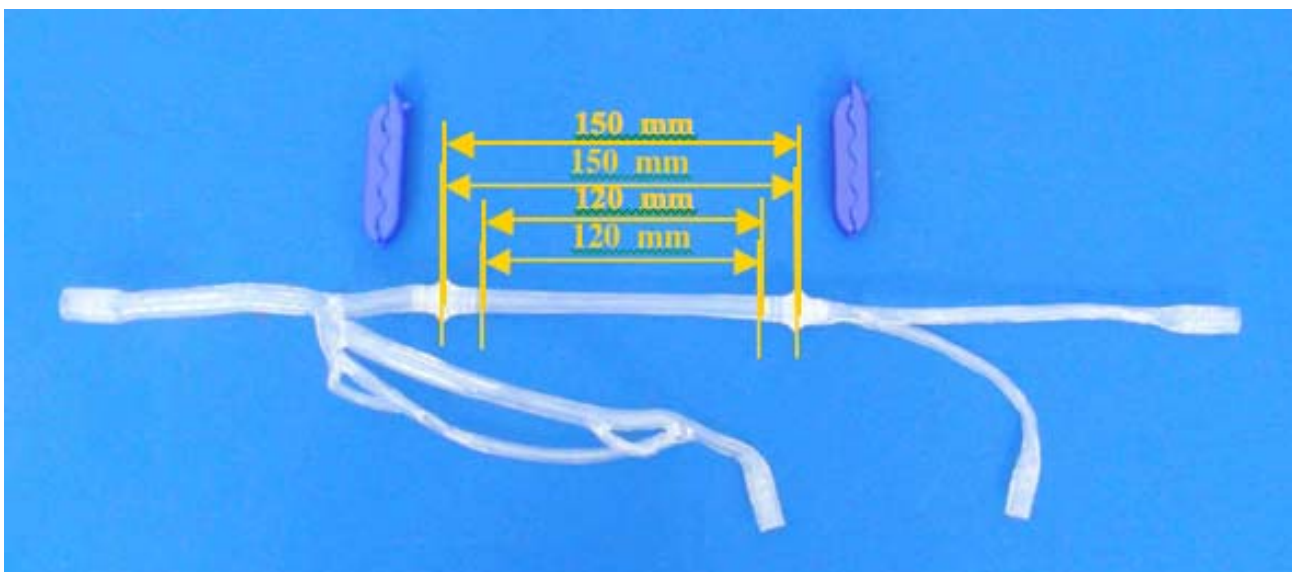

## Complete Left + Right Legs = Artery model Reference: **LG-S-NB-003-TP+**

This model can also be delivered with only one leg, documentation **LG-S-N-L-003-**

Femoral soft silicone various inserts are available and easily replaceable  
 Left femoral = Long insert of 20cm, at choice: **ID 6mm, 7mm, 8mm**  
 Right femoral = Short insert of 12cm, at choice: **ID 5mm, 6mm, 7mm, 8mm**

**Example of a short insert for the right leg**