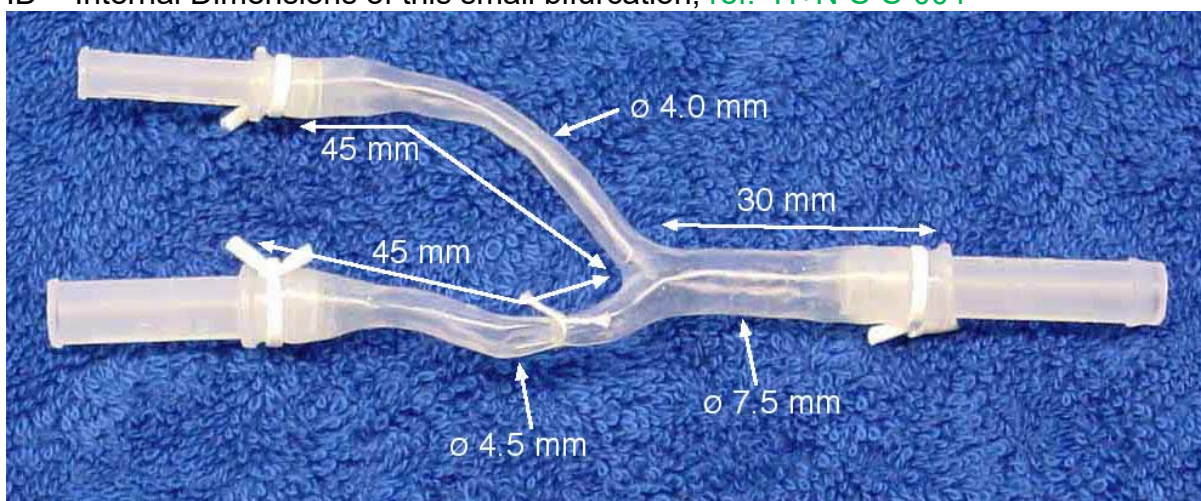

Bifurcations Ref: H+N-S-S-004 / 005 to fit Head and Neck model Ref: H+N-S-S-050+

ID = Internal Dimensions of this small bifurcation, ref: [H+N-S-S-004](#)

Ref H+N-S-S-504 is to be used for one set of 5 bifurcations.

ID = Internal Dimensions of this small bifurcation, ref: [H+N-S-S-005](#)

Ref H+N-S-S-505 is to be used for one set of 5 bifurcations.

Total length of these bifurcations can vary from 9cm long to 10.5 cm long.
The soft silicone bifurcations are delivered without rigid end-plastic tubes (on each exit).