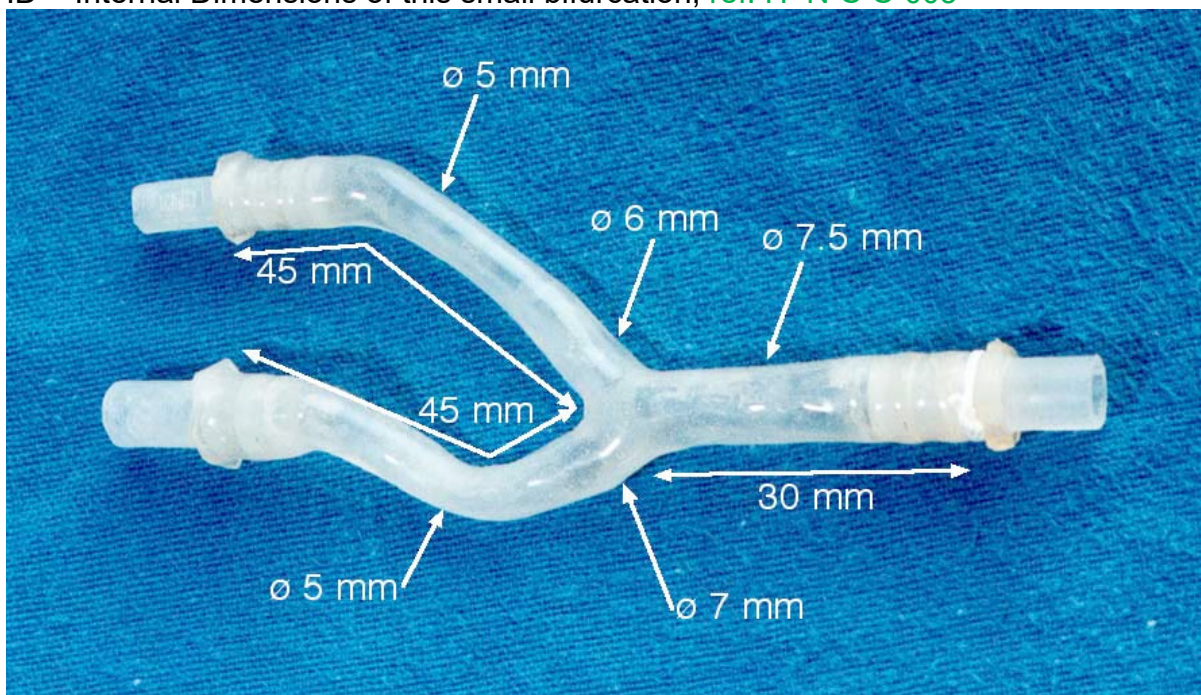

Bifurcations Ref: H+N-S-S-004 / 005 to fit Head and Neck model Ref: H+N-S-S-050+

ID = Internal Dimensions of this small bifurcation, ref: [H+N-S-S-004](#)

Ref H+N-S-S-504 is to be used for one set of 5 bifurcations.

ID = Internal Dimensions of this small bifurcation, ref: [H+N-S-S-005](#)

Ref H+N-S-S-505 is to be used for one set of 5 bifurcations.

Total length of these bifurcations can vary from 9cm long to 10.5 cm long.
The soft silicone bifurcations are delivered without rigid end-plastic tubes (on each exit).