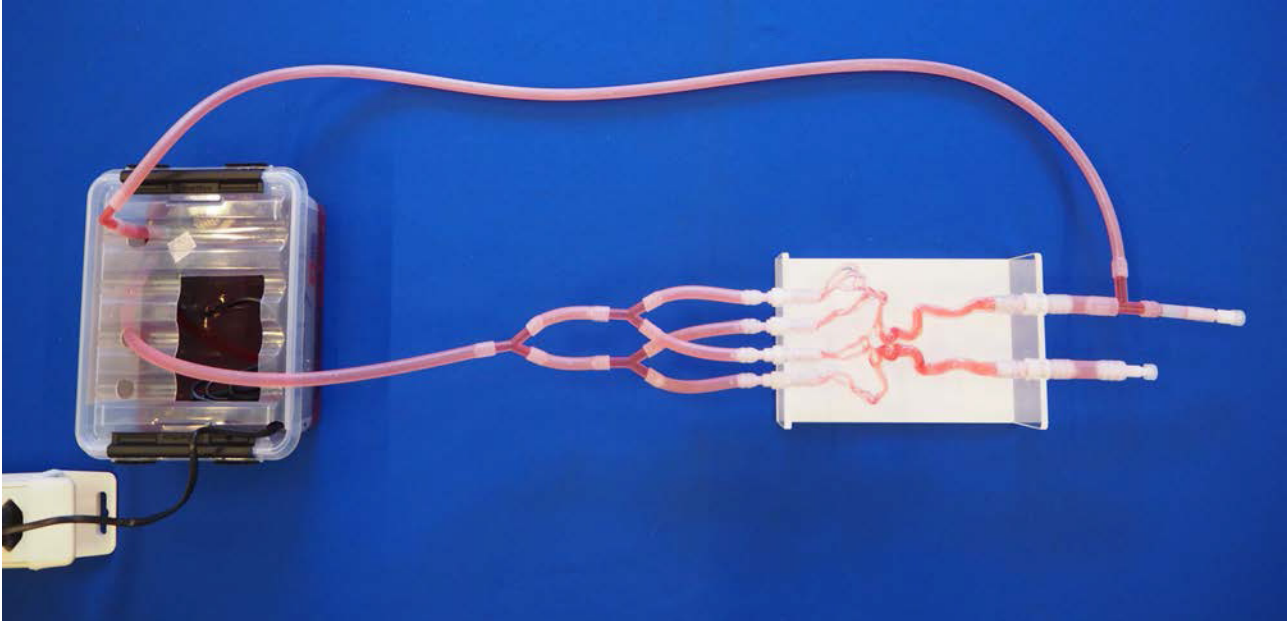

Head and Neck model Ref: H+N-S-N-016+

As shown on picture this model is ready to work in a closed water circuit with an aquarium pump.

Anatomical vascular model for **STROKE** trainings

Stroke Head model Ref: H+N-S-N-016+: