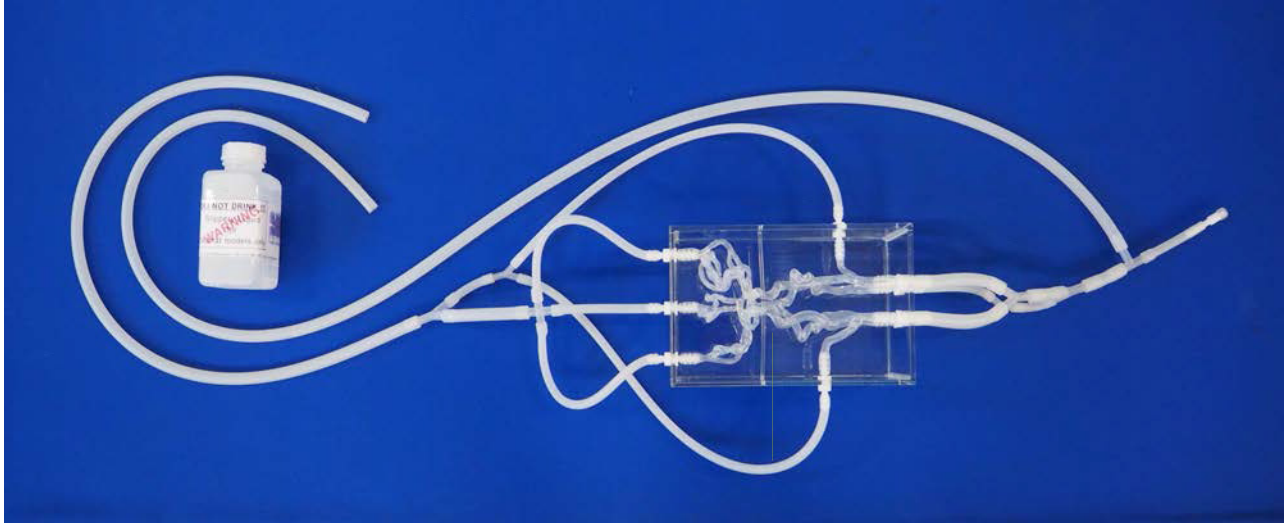

Head and Neck model Ref: H+N-S-N-010+

This model is ready to work in a closed water circuit with an aquarium pump if desired.

Close view: