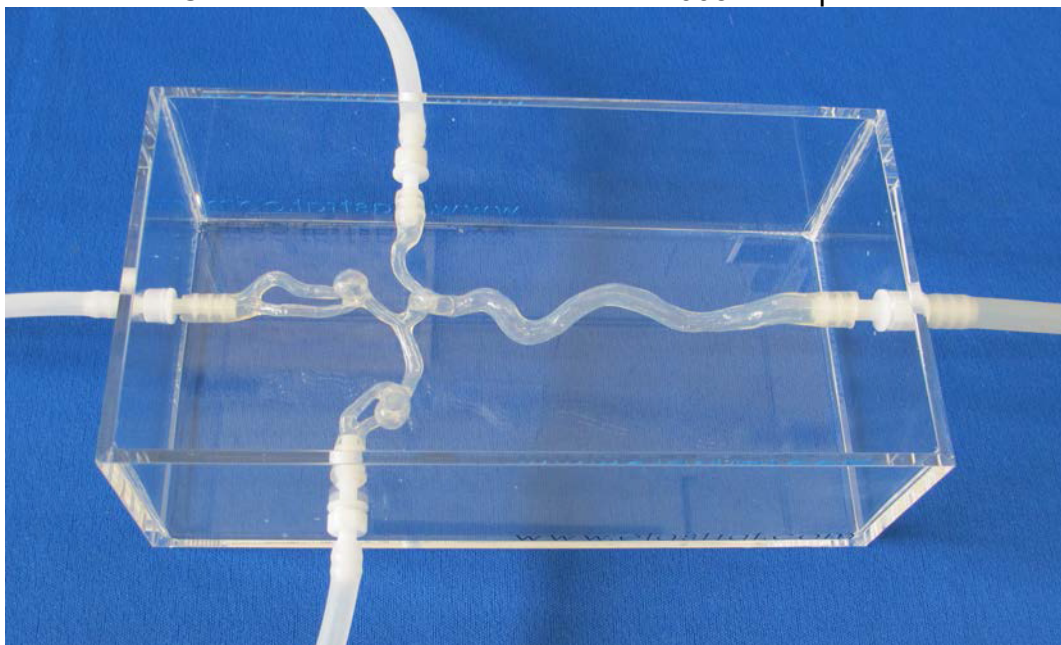

Head and Neck model Ref: H+N-S-A-005+

This model is ready to work in a closed water circuit with an aquarium pump if desired.

Closer view of the model H+N-S-A-005+ complete:

Swiss Quality Models manufactured by Elastrat in Geneva, Switzerland.