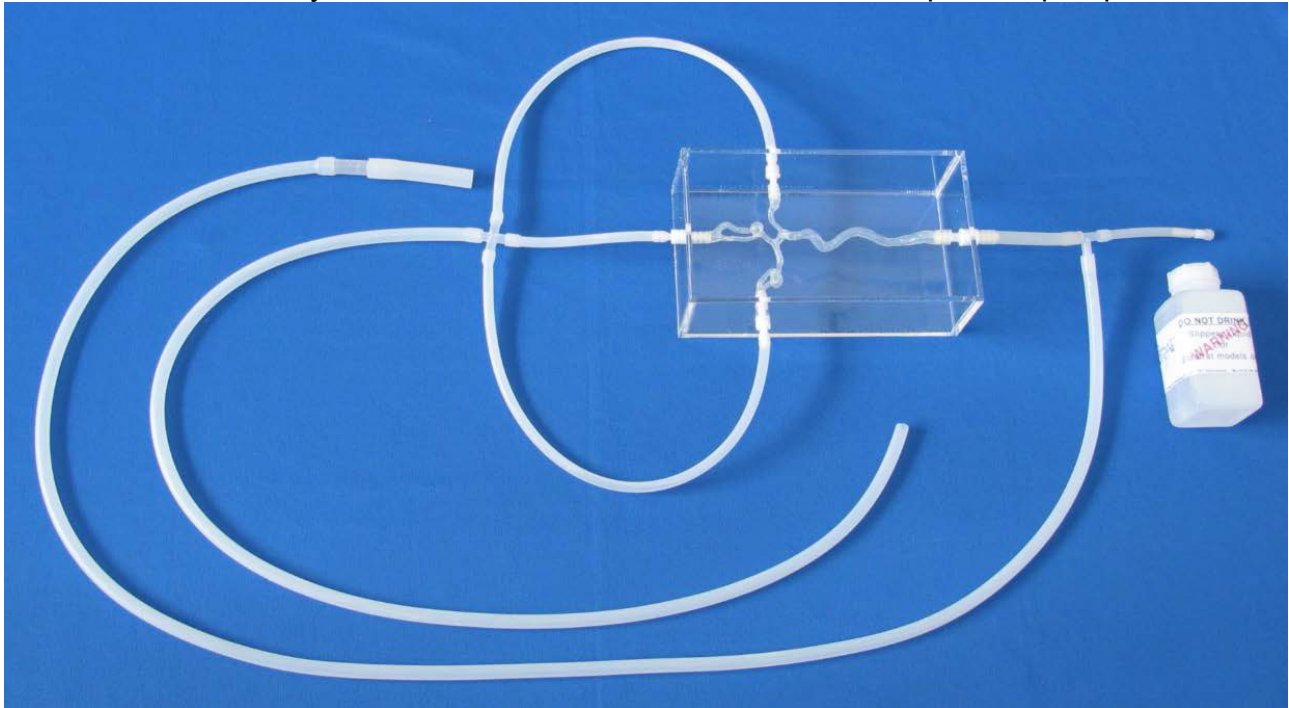

Head and Neck model Ref: H+N-S-A-005+

This model is ready to work in a closed water circuit with an aquarium pump if desired.

Closer view of the model H+N-S-A-005+ complete:

Swiss Quality Models manufactured by Elastrat in Geneva, Switzerland.