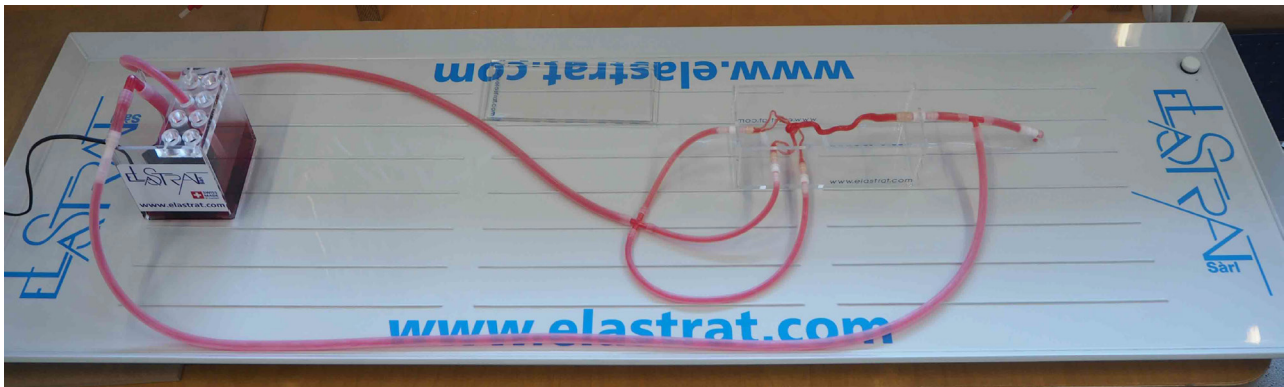

Head and Neck model Ref: H+N-S-A-003+

This carotid model as shown here under is ready to work in a closed water circuit with an aquarium pump inside a customized tank.

Close view of this carotid model: